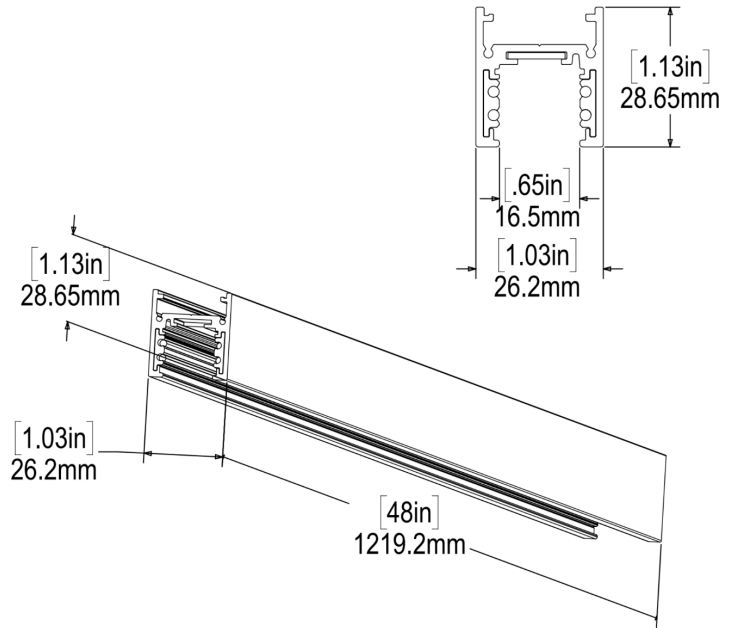

Project	
Type	
Contact	

MINI-TRACK SURFACE S

Mini-Track

Mini-Track is considered a 2-Circuit Track

K	M2S	—	—
Source	Model	Track Length	Color
K	M2S:Mini-Track Surface S	04:4 FT 08:8 FT	W00:White B00:Black

Generated on 04-26-2024