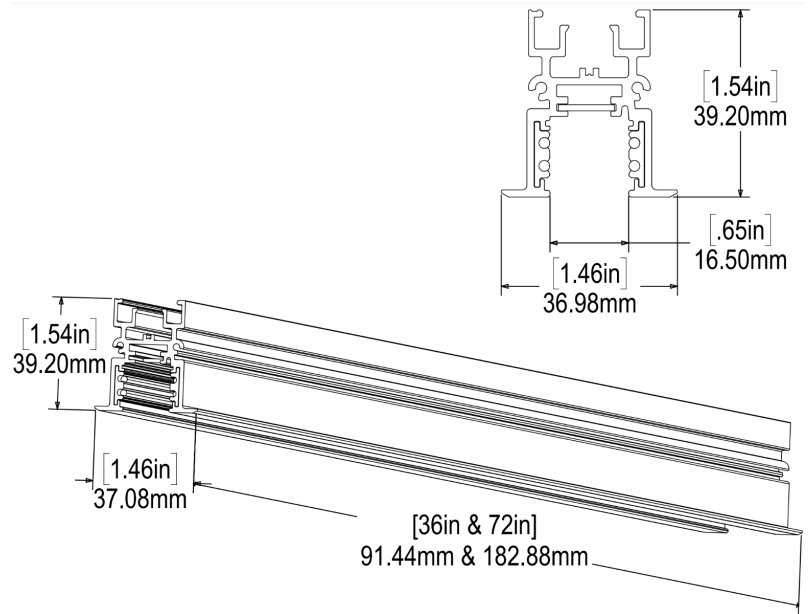

Project	
Type	
Contact	

MINI-TRACK RECESSED R

Mini-Track

Mini-Track is considered a 2-Circuit Track

K	M2R	—	—
Source	Model	Track Length	Color
K	M2R:Mini-Track Recessed R	04:4 FT 08:8 FT	W00:White B00:Black