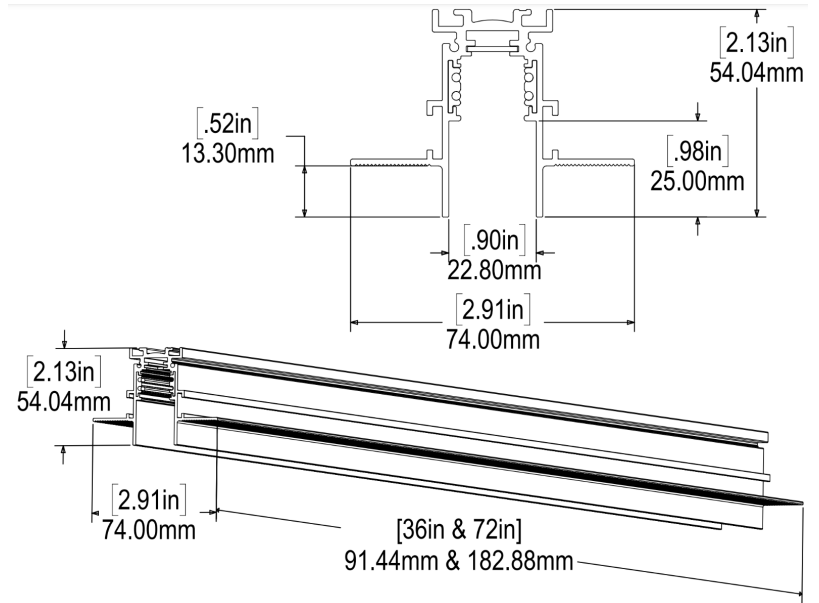

Project	
Type	
Contact	

MINI-TRACK TRIMLESS H

Mini-Track

Mini-Track is considered a 2-Circuit Track

K	M2H	—	—
Source	Model	Track Length	Color
K	M2H:Mini-Track Trimless H	04:4 FT 08:8 FT	W00:White B00:Black