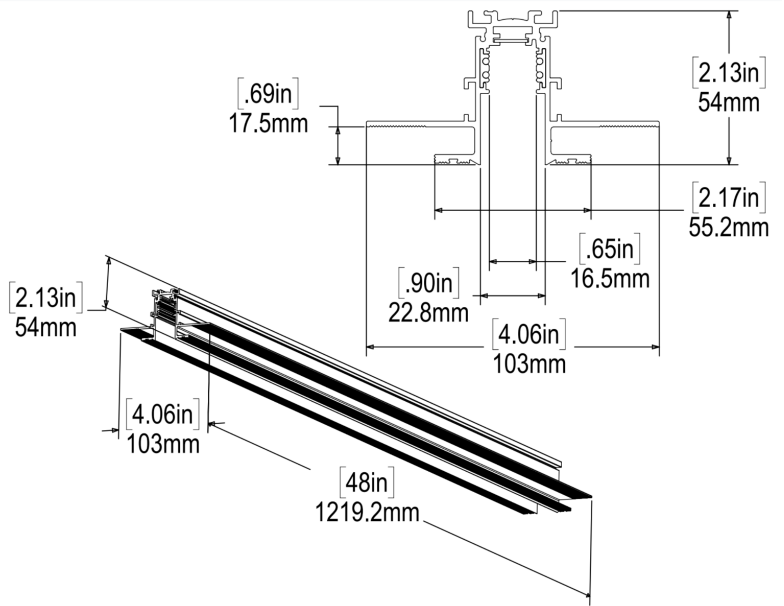

Project	
Type	
Contact	

MINI-TRACK TRIMLESS T

Mini-Track

Mini-Track is considered a 2-Circuit Track

Source	Model	Track Length	Color
K	M2T	—	—
K	M2T:Mini-Track Trimless T	04:4 FT 08:8 FT	W00:White B00:Black