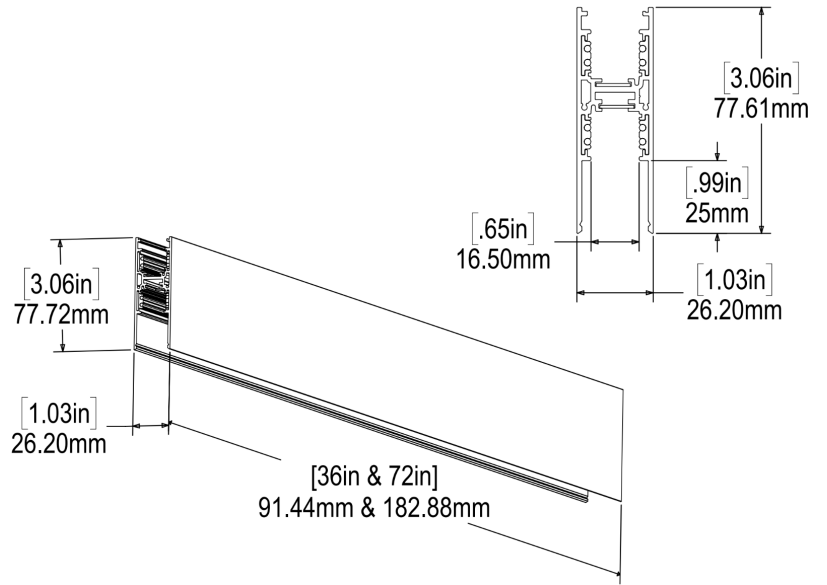

Project	
Type	
Contact	

DIRECT/INDIRECT DOUBLE MINI-TRACK D

Direct / Indirect, Mini-Track

Mini-Track is considered a 2-Circuit Track

K	M2D	—	—
Source	Model	Track Length	Color
K	M2D:Direct/Indirect Double Mini-Track D	04:4 FT 08:8 FT	W00:White B00:Black