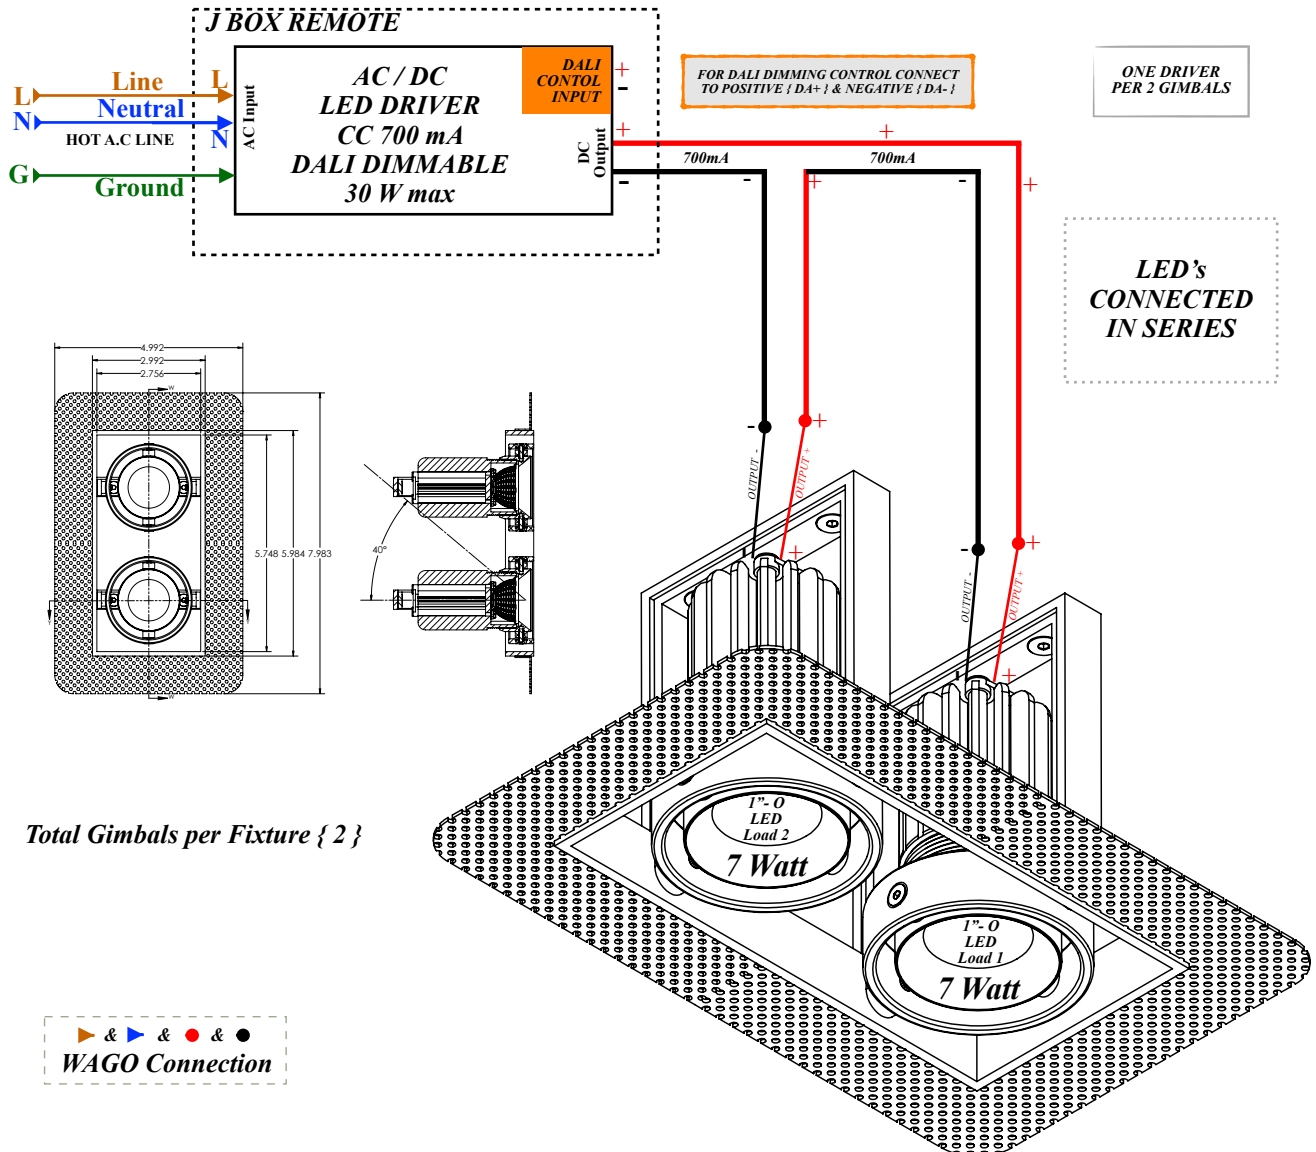

Wiring Diagram I DIVA 2 TD DALI Control

DIRECT: 2x700mA, 18V (2x9V), 14W (2x7W)

Input Voltage: 110...277 Vac

Max Connected LOAD: 14 W

Total Gimbals per Fixture { 2 }

Direct Source (DOWN)

Illustration is for example purposes only. Components may vary depending on technical requirements of the light.