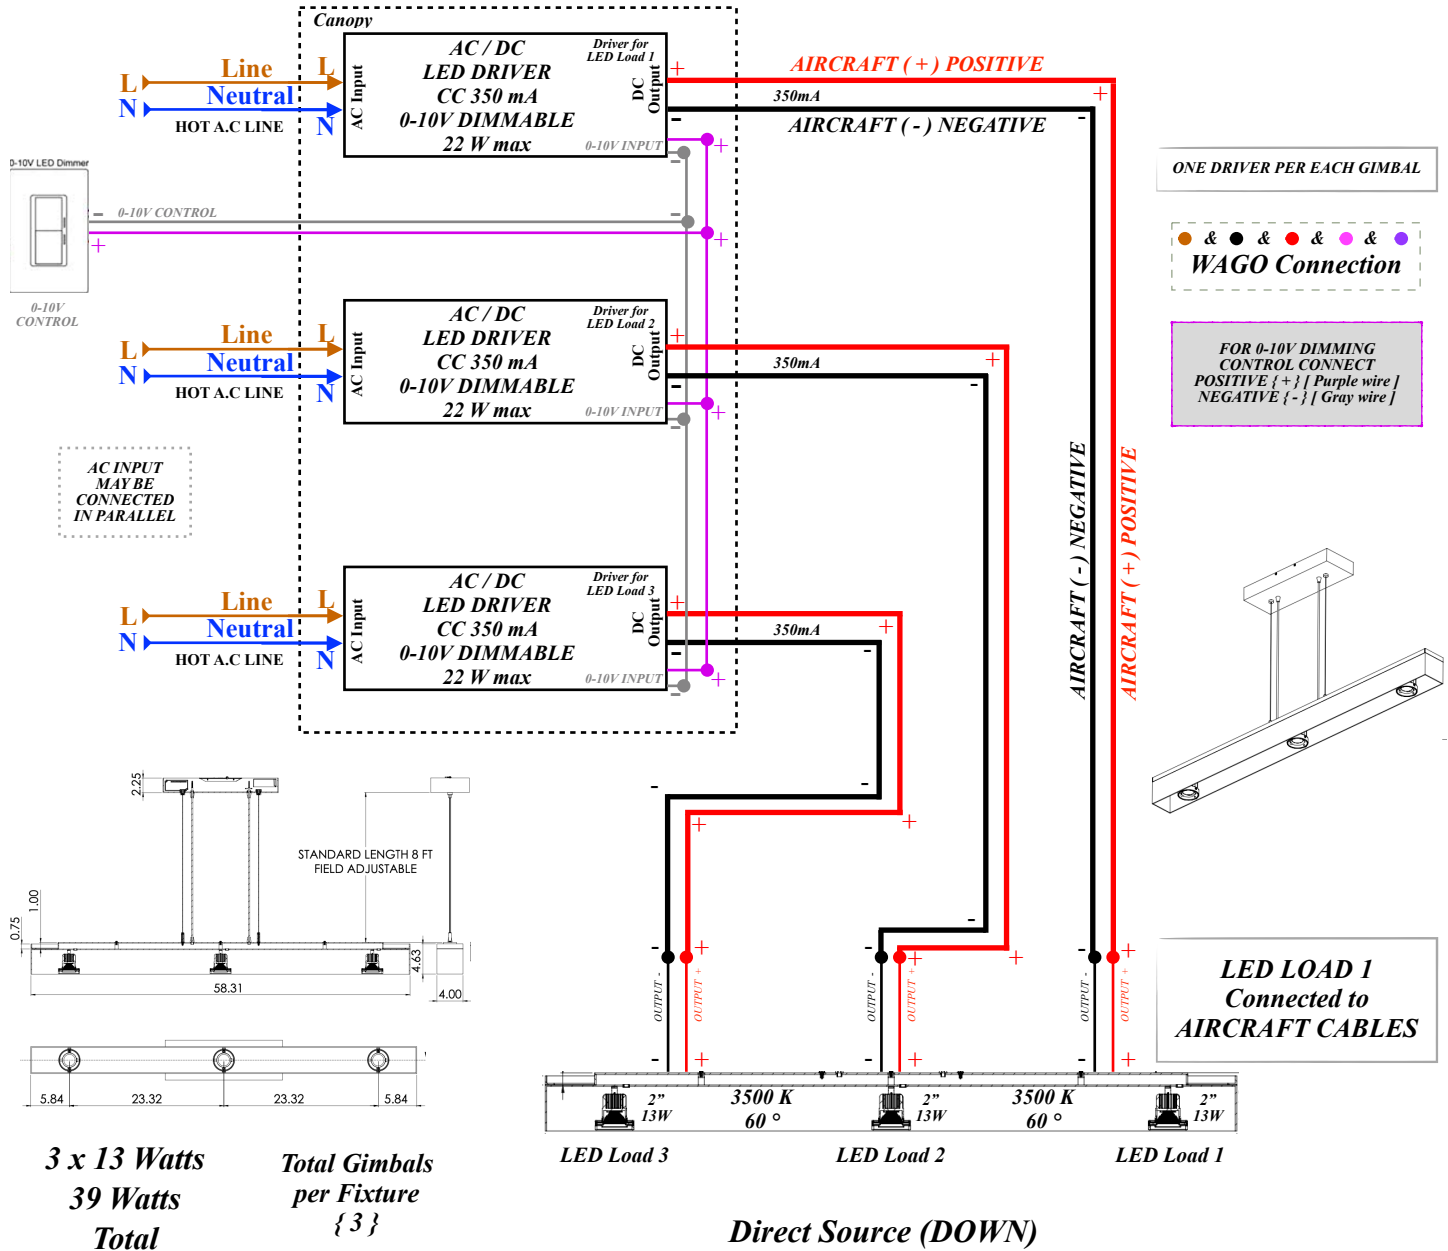

# Wiring Diagram I DIVA 3 PM

DIRECT: C.C (0-10V) 350mA EACH, 39W (3x13W)

Input Voltage: 110...277 Vac

Max Connected LOAD: 39 W

\*Illustration is for example purposes only. Components may vary depending on technical requirements of the light.\*