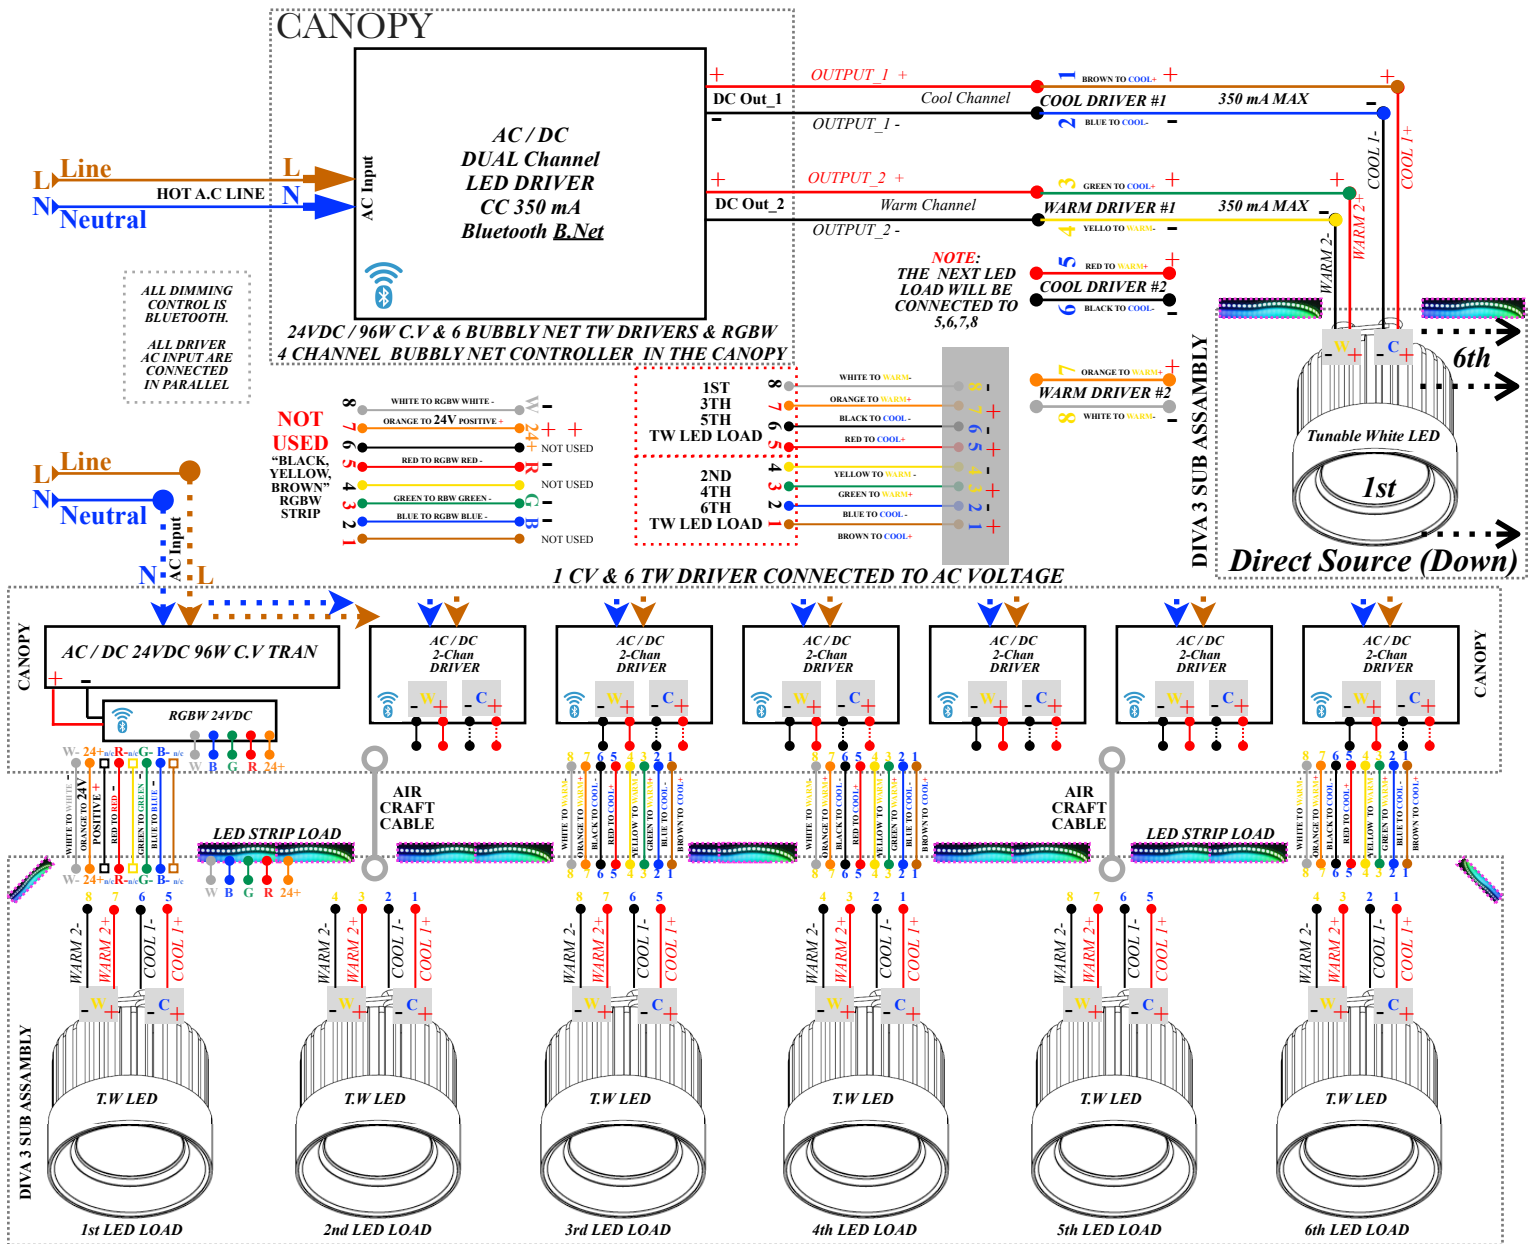

# Wiring Diagram I Diva 3PM TUNABLE WHITE

DIRECT: 350mA, 36V, 78W ( 6 x 13W ), 1800K-4000K

Input Voltage: 110...277 Vac

Max Connected LOAD: 78 W.

**ALL 6 Fixtures are Direct Source (DOWN) Lights**

RGBW LED STRIP ALL AROUND THE TOPSIDE OF THE CANOPY