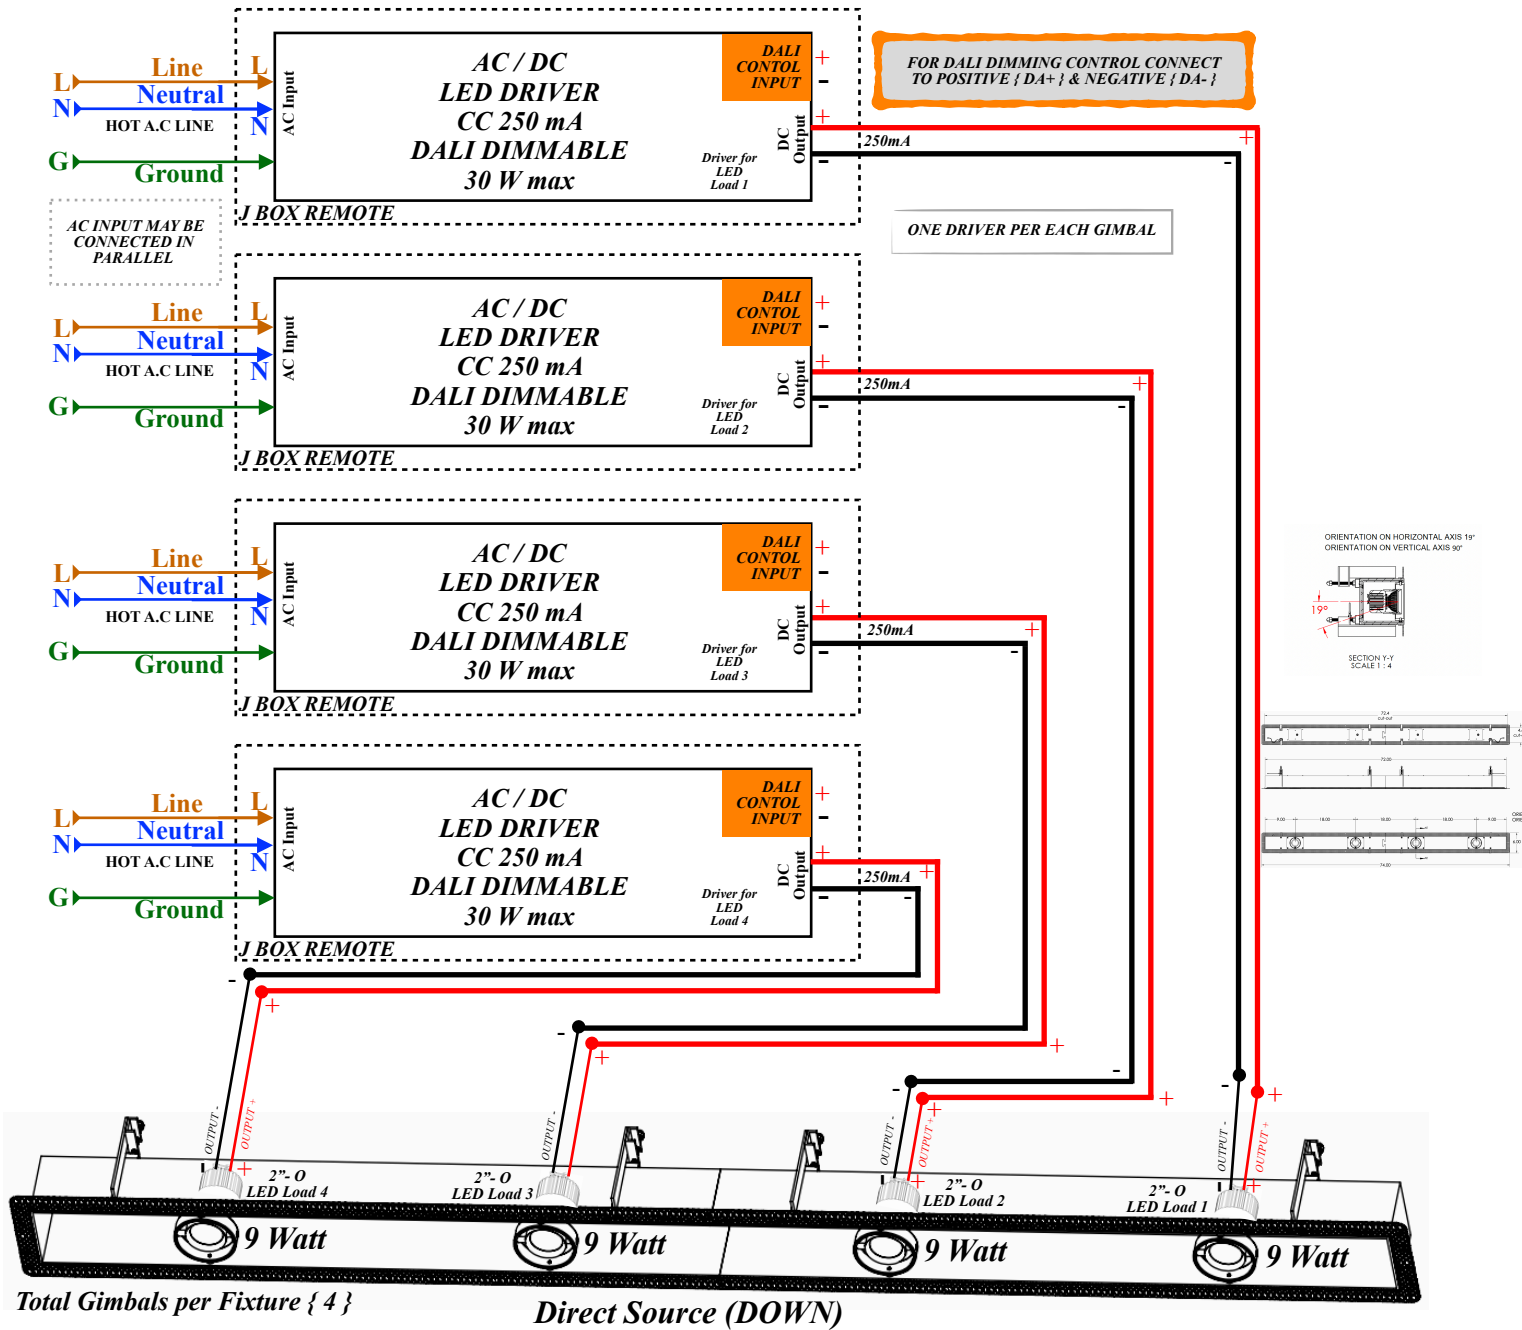

Wiring Diagram I DIVA 3 TM DALI Control

DIRECT: 4x250mA, 36W (4x9W)

Input Voltage: 110...277 Vac

Max Connected LOAD: 36 W

Illustration is for example purposes only. Components may vary depending on technical requirements of the light.