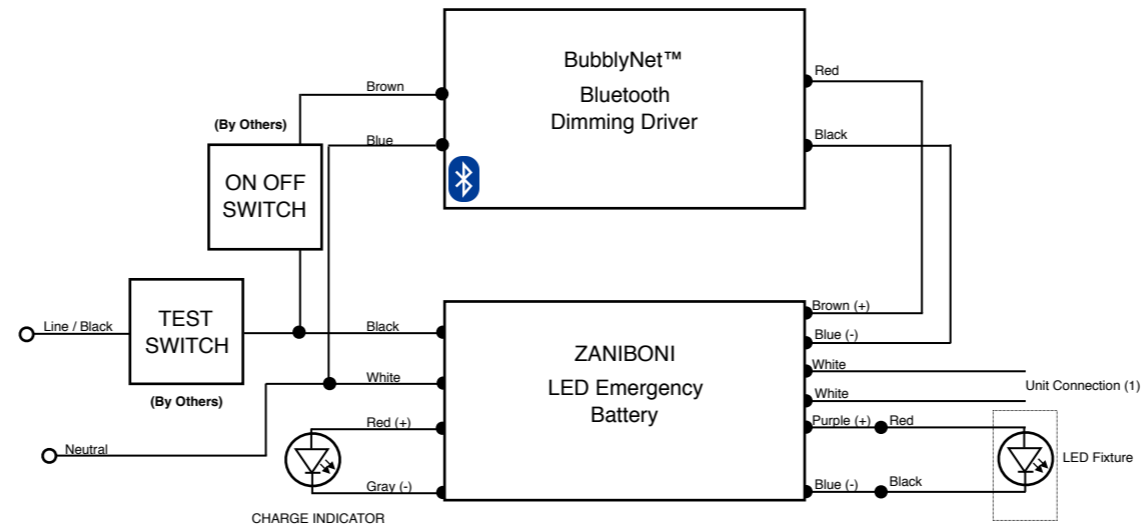

BLUETOOTH DIMMABLE DRIVER WIRING DIAGRAM
 Product Code: Bluetooth Dimmable + EM Backup

(1) DO NOT CONNECT UNTIL INSTALLATION IS COMPLETE AND AC POWER IS SUPPLIED

DRIVER AND SWITCH ILLUSTRATED IS FOR EXAMPLE PURPOSES ONLY - MANUFACTURERS VARY DEPENDING ON TECHNICAL REQUIREMENTS OF THE LIGHT