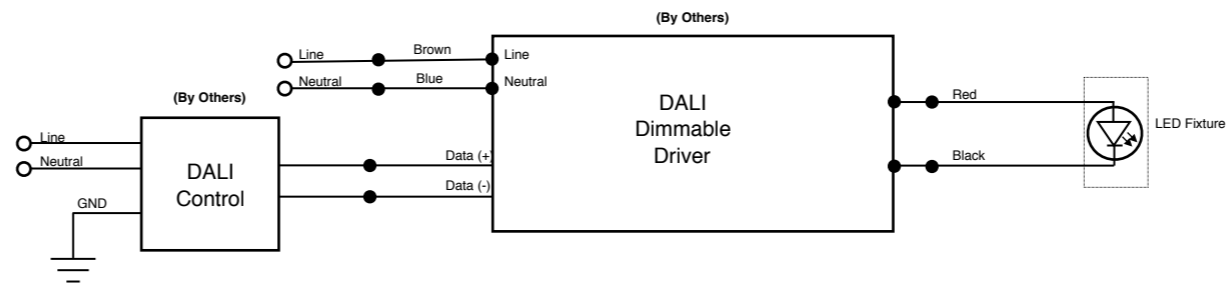

DALI DIMMING DRIVER WIRING DIAGRAM
Product Code D: Dali Dimmable on the product spec sheet

DRIVER AND SWITCH ILLUSTRATED IS FOR EXAMPLE PURPOSES ONLY - MANUFACTURERS VARY DEPENDING ON TECHNICAL REQUIREMENTS OF THE LIGHT