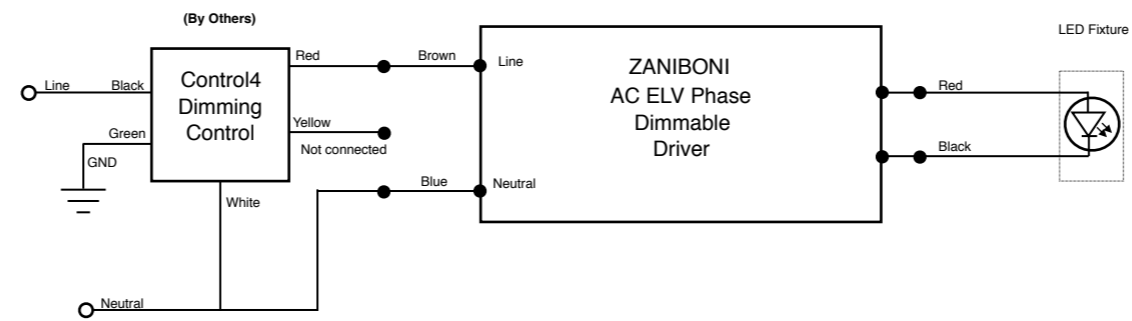

---

CONTROL4 ADAPTIVE PHASE DIMMER SWITCH WITH AC PHASE  
DIMMABLE DRIVER WIRING DIAGRAM  
Product Code E: ELV Dimmable on the product spec sheet

\*DRIVER AND SWITCH ILLUSTRATED IS FOR EXAMPLE PURPOSES ONLY - MANUFACTURERS VARY DEPENDING ON TECHNICAL REQUIREMENTS OF THE LIGHT\*