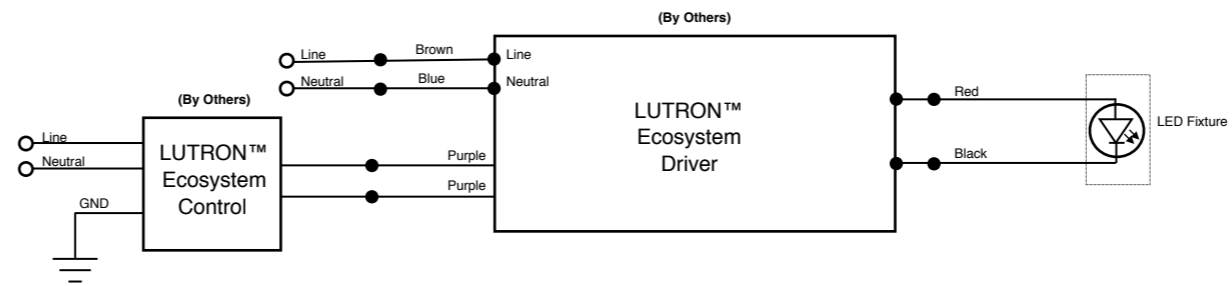

LUTRON ECOSYSTEM DIMMING DRIVER WIRING DIAGRAM
Product Code L: LUTRON Ecosystem Dimmable on the product spec
sheet

DRIVER AND SWITCH ILLUSTRATED IS FOR EXAMPLE PURPOSES ONLY - MANUFACTURERS VARY DEPENDING ON TECHNICAL REQUIREMENTS OF THE LIGHT