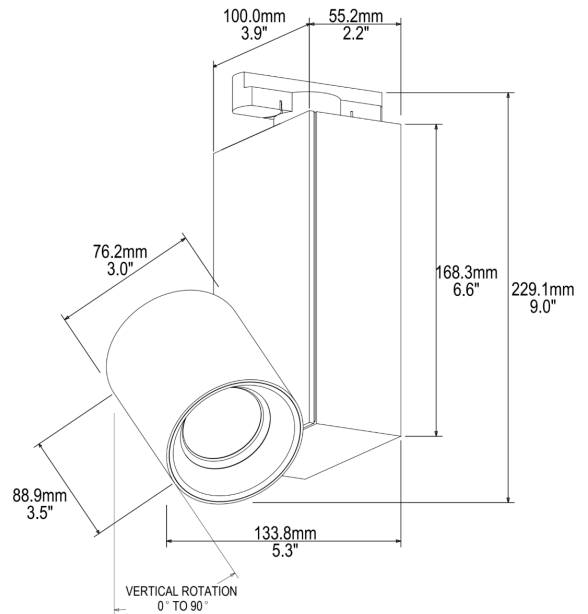

1- 2 speakers
3" | 84 dB per speaker
Round | Adjustable 2 axes | Track

MA	GALAS	—	—	—	—	—
Type	Model	Track	Speaker	Driver	Amplifier	Color
MA	GALAS:Gala Speaker	L:Line Track M:Mini Track	1:1 2:2	A: Zaniboni	A: Multiroom B: Only Bluetooth	WS:Matte White BK:Matte Black BP:Black Pearl SN:Satin Nickel BZ:Bronze CC:Custom Color

Specifications

Amplifier Multi-room WiFi/Bluetooth

The amplifier may switch between stereo and mono mode, with stereo providing maximum 50W L&R channels and mono providing a single maximum 100W channel. With multiple devices, the wireless multiroom audio system can play the same music to each room in sync or play different music to different rooms.

Amplifier only Bluetooth

The amplifier can just control two speakers at the same time. The connection is just Bluetooth. This amplifier can switch between stereo and mono mode. (Gala speaker can be ordered with one or two speakers.

Speaker

2" full-range ported speaker thanks to its low resonant frequency the frequency response starts already at 120 Hz. Perfect for background music, sound masking and Meeting calls. The speaker is powered by a track adapter to connect into line voltage track.

RMS Power	5 W	Driver Diameter	2"
Maximum Power	8 W	Type of Cabinet	Ported
Nominal Impedance	8 Ohm	Type Of Port	0.5" ID
Frequency Response	150-20,000 Hz	Cabinet Material	Aluminum
Sound Pressure Level (SPL)	84 dB	Cabinet's Volume	22.14 sq. inch
Resonance Frequency	290 Hz	Type of connection	Bluetooth-Multi-rooms
Voice Coil Diameter	0.55"	Amplifier Power	50W+50W